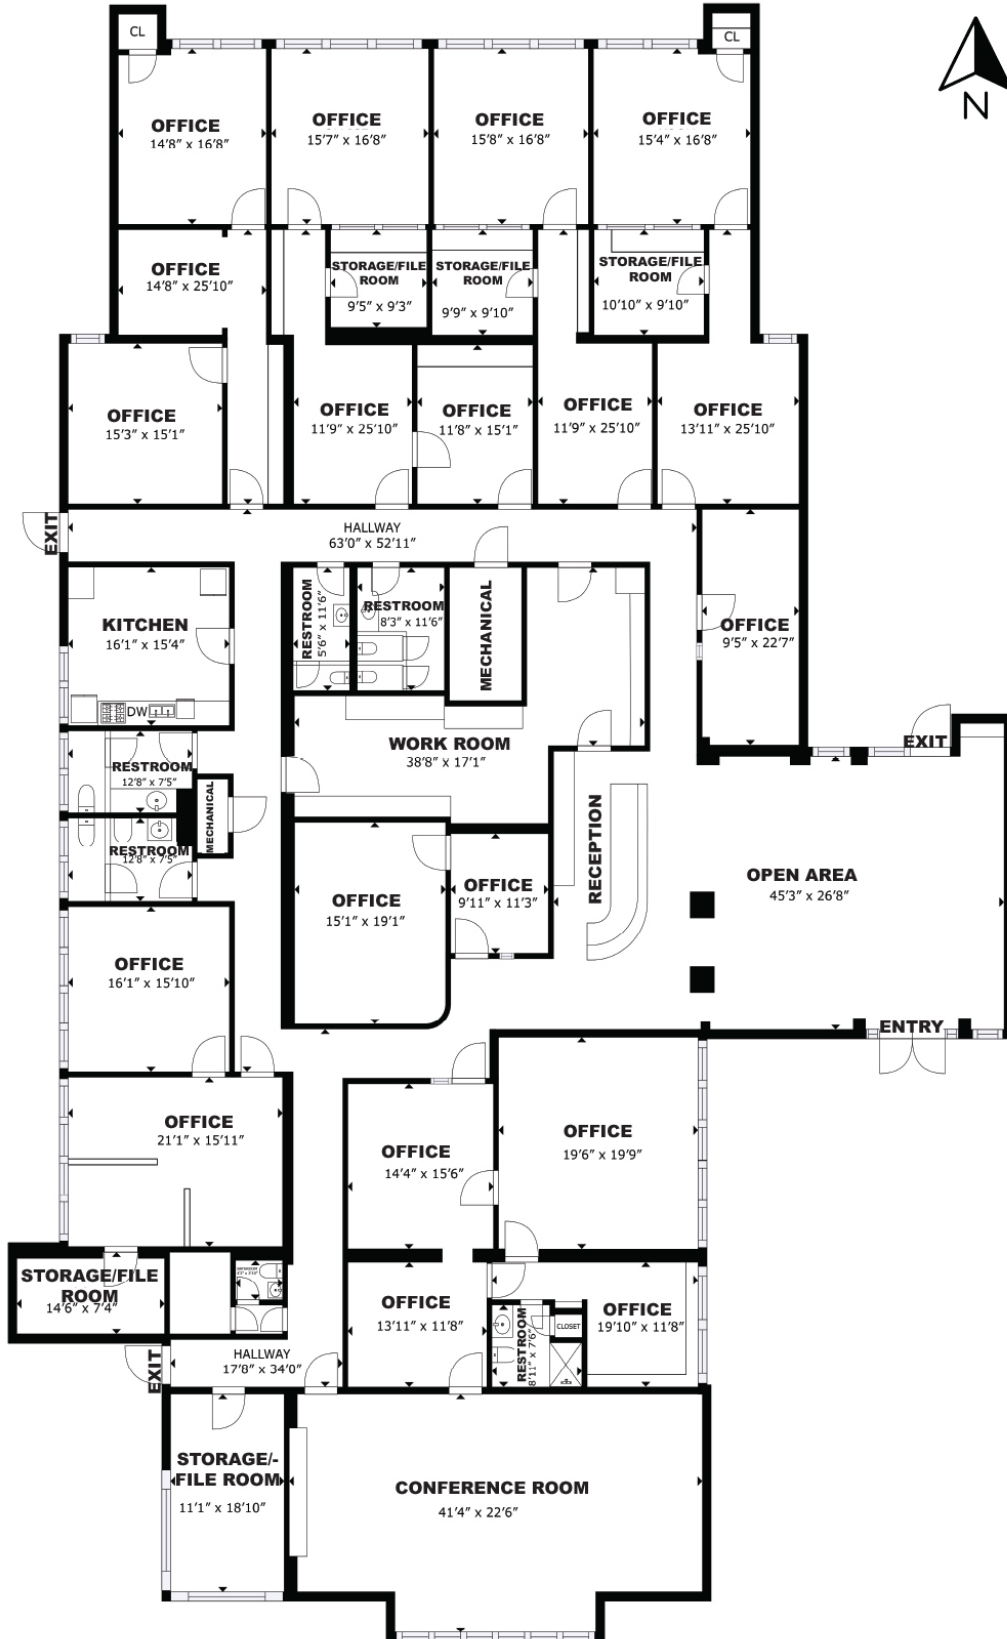

Matthew Pierce
+1 405 203 3636
matt@naisullivangroup.com

Cade Flesner
+1 760 889 2305
cade@naisullivangroup.com

+1 405 840 0600 OFFICE
4045 N.W. 64th Street, Suite 340
Oklahoma City, OK 73116
www.naisullivangroup.com