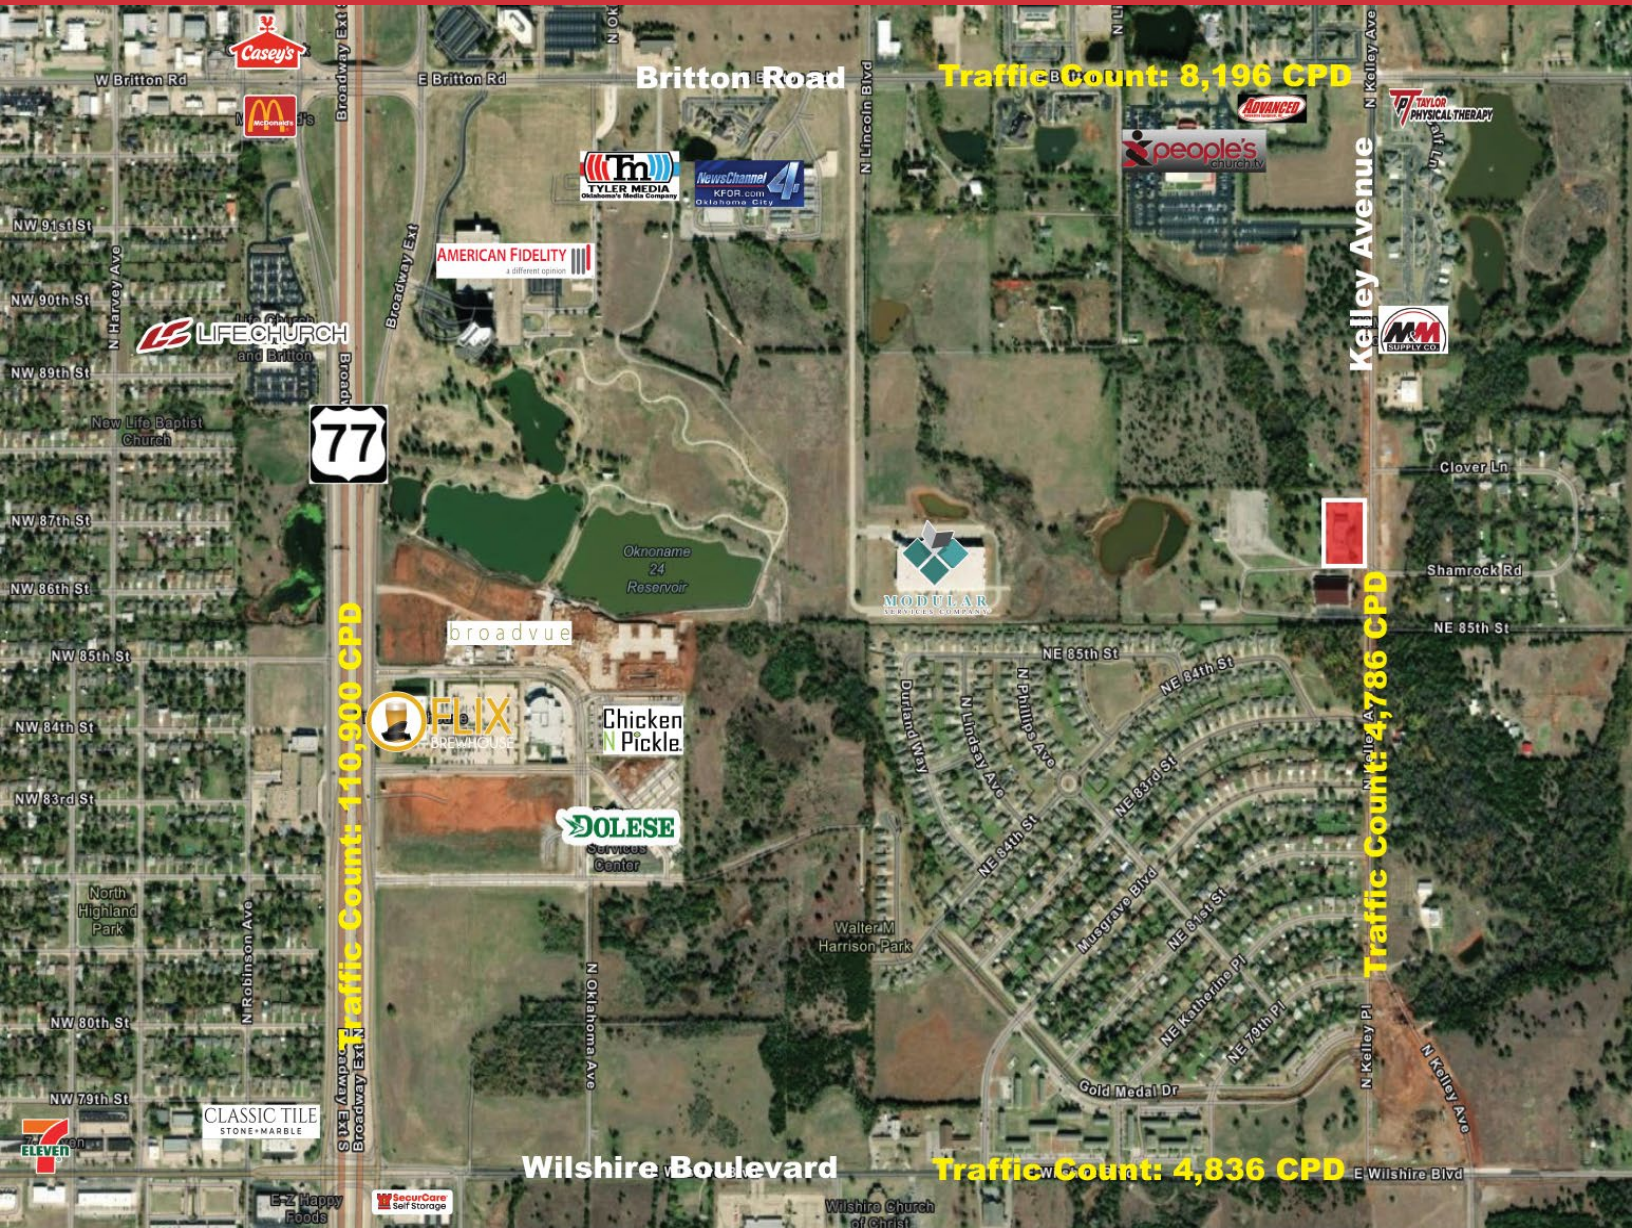

Population	1 Mile: 1,730	3 Miles: 34,224	5 Miles: 135,270
Average Household Income	1 Mile: $73,532	3 Miles: $75,425	5 Miles: $81,979
Total Households	1 Mile: 610	3 Miles: 14,161	5 Miles: 61,015

Matthew Pierce
+1 405 203 3636
matt@naisullivangroup.com

Cade Flesner
+1 760 889 2305
cade@naisullivangroup.com

+1 405 840 0600 OFFICE

4045 N.W. 64th Street, Suite 340
Oklahoma City, OK 73116

www.naisullivangroup.com